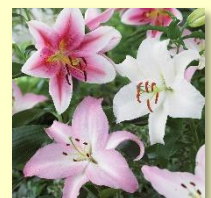

10 Tulip—
Mount Tacoma
Late Spring (16-18")

6 Hyacinth—Atlantic
Early-Mid Spring (8-12")

15 Crocus—Yellow Mammoth
Early Spring (4-6")

6 Narcissus—Jersey Lace
Mid Spring (14-18")

6 Narcissus—Peach Cobbler
Mid Spring (14-16")

Around the World Garden

47 Bulbs—\$50

10 Tulip—
Cape Town
Mid Spring (16-18")

8 Narcissus—
Tahiti
Mid Spring (14-16")

10 Hyacinth—
Orientalis Mix
Early-Mid Spring (8-12")

3 Lily—
Oriental Mix
Mid Summer (36-48")

6 Narcissus—British Gamble
Early-Mid Spring (16-18")

10 Tulip—Pamplona
Early Spring (10-14")

Deer Resistant Package (39 Bulbs)—\$30

15 Narcissus—
Double Mix
Early-Mid Spring (14-18")

9 Hyacinth—
Pastel Mix
Early-Mid Spring (8-12")